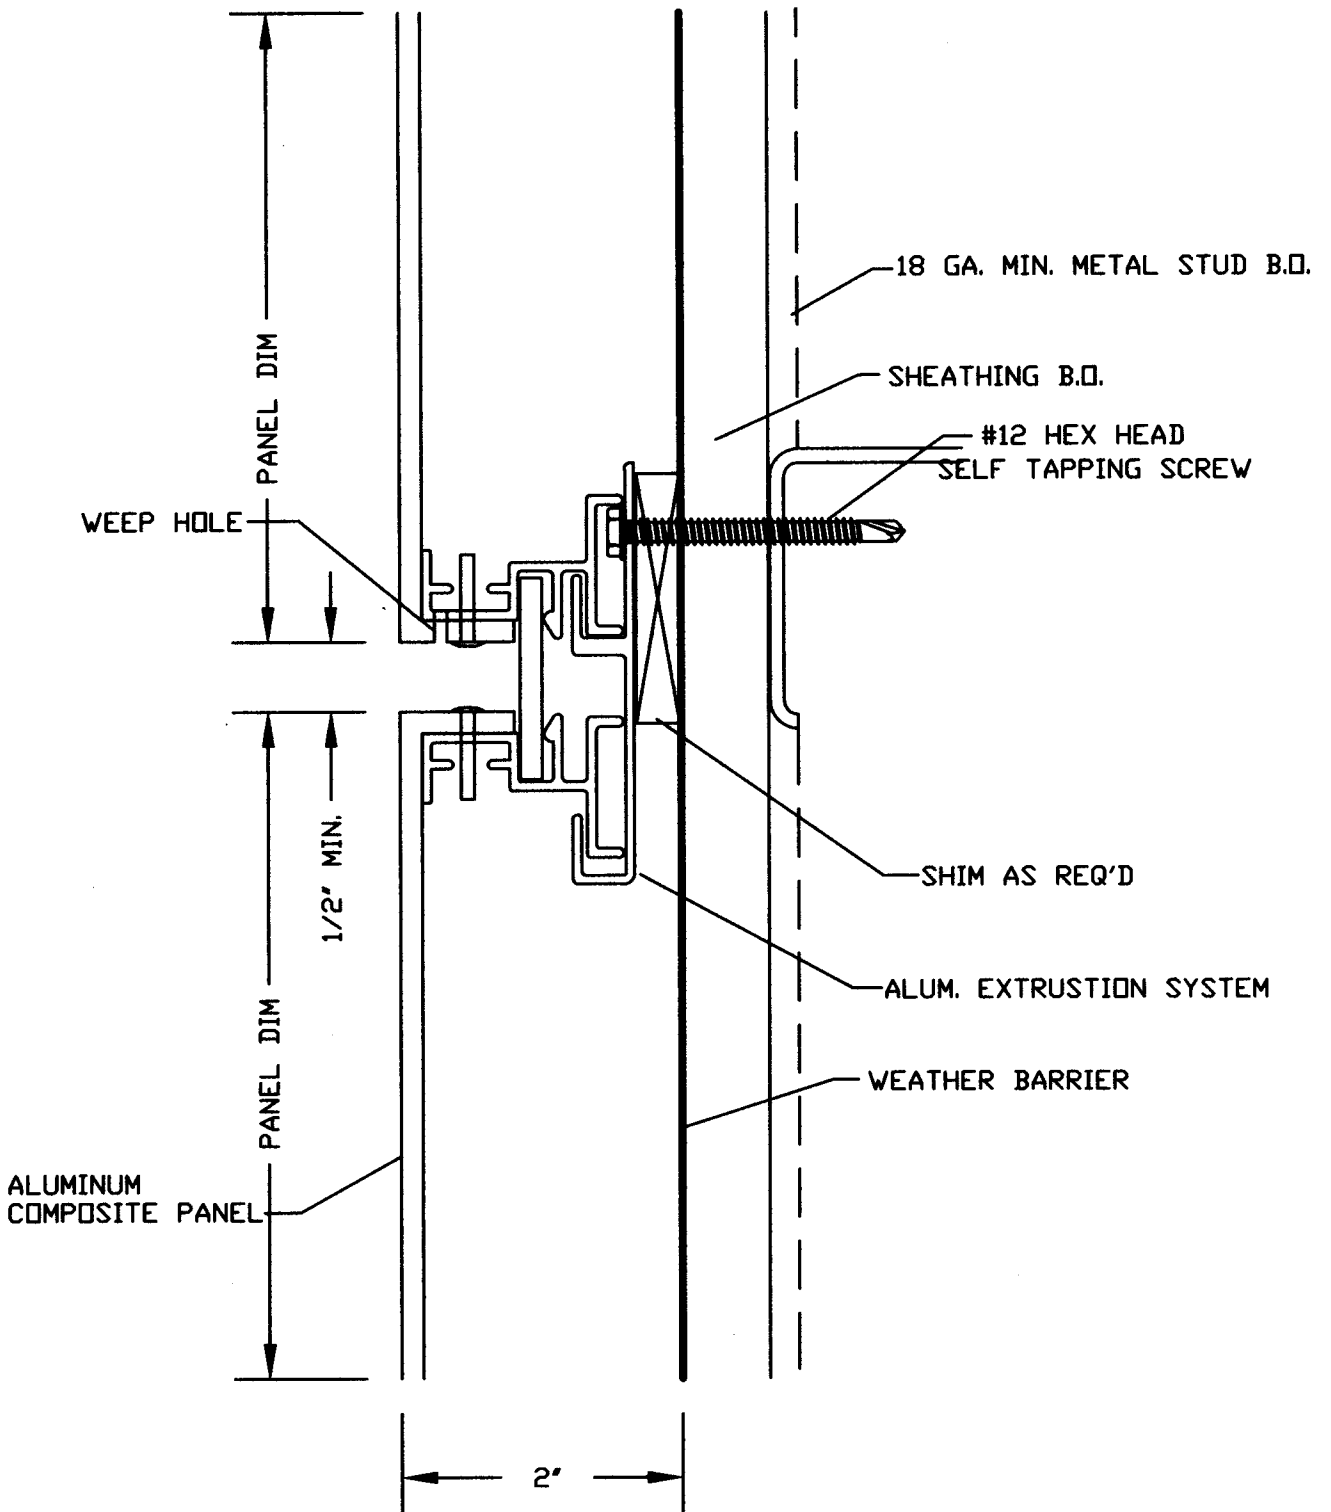

TYPICAL HORIZONTAL JOINT SECTION

DSS-5000: ROUT AND RETURN SYSTEM

SCALE: N/A

1