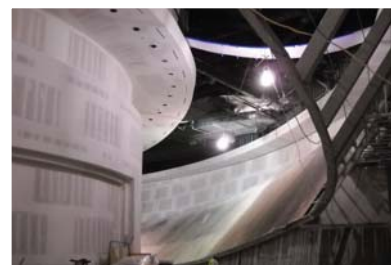

NASCAR Hall of Fame
Charlotte, NC

North Carolina Museum of Art
Raleigh, NC